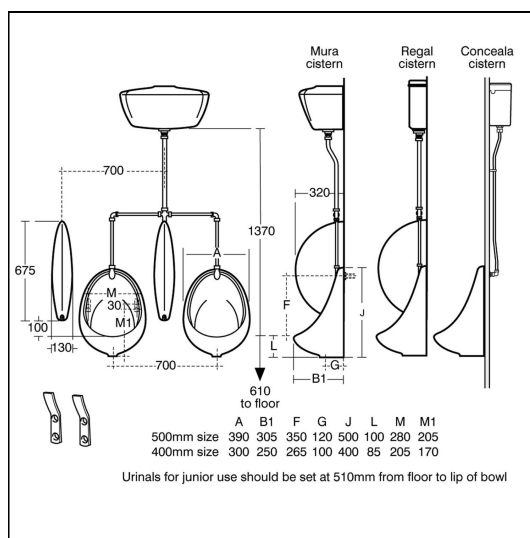

Sanura Bowl Urinal 50cm - Conceala Auto Cistern

ILLUSTRATED

- S6100** Sanura 50cm urinal bowl
- S8850** Waste 1½" plastic domed strainer waste, 45mm unslotted tail
- S8925** Trap 1½" plastic resealing bottle with 75mm seal, multi-purpose outlet
- S9275** Urinal concealed hangers, Steel
- S6286** Spreader, back inlet for vitreous china bowl urinal

OPTIONS

- S6215** Conceala auto cistern 4.5 litre with cover, auto syphon and petcock
- S6216** Conceala auto cistern 9.0 litre with cover, auto syphon and petcock
- S6217** Conceala auto cistern 13.6 litre with cover auto syphon and petcock
- S8770** Waste 1½" strainer waste brass with stainless steel dome
- S8915** Trap 1½" plastic bottle with 75mm seal, multi-purpose outlet
- S6226** Flushpipes concealed for 1 bowl urinal
- S6227** Flushpipes concealed for 2 bowl urinals
- S6228** Flushpipes concealed for 3 bowl urinals
- S6229** Flushpipes concealed for 4 bowl urinals
- S6230** Flushpipes concealed for 5 bowl urinals
- S6120** Urinal division Vitreous China with hanger and screw

ILLUSTRATED PRODUCT DETAILS

Weights

- S6100** 11.29 KG
- S8850** 0.20 KG
- S8925** 0.33 KG
- S9275** 1.00 KG
- S6286** 0.01 KG

Materials

- S6100** Vitreous China
- S8850** Plastic
- S8925** Plastic
- S9275** Metal
- S6286** Metal

Finishes

- S6100** White (01)
- S8850** Neutral / No Finish (67)
- S8925** Neutral / No Finish (67)
- S9275** Neutral / No Finish (67)
- S6286** Chrome (AA)

Special Notes

Please click the [Specify this] button and then choose the number of bowls in each range. See further pages for additional information on flushpipes for ranges of from 1 to 5 urinals. See also Sensorflow urinal flushing page