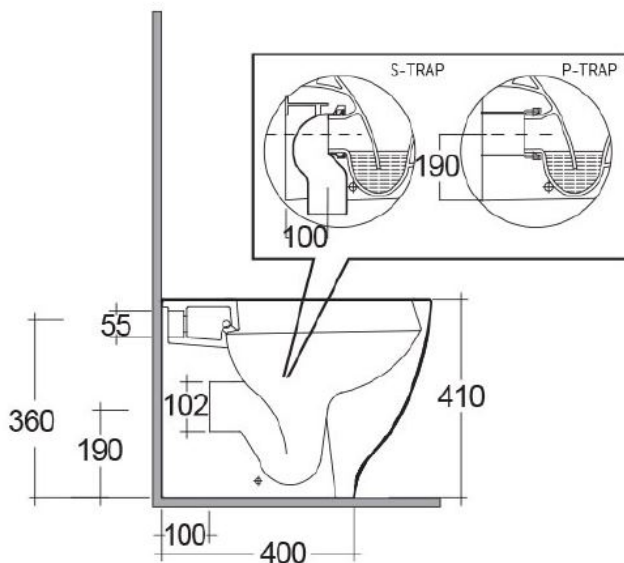

Langley Curve Back to Wall WC

Code
LLWC122

Description

Langley Curve back to wall rimless standard WC pan with horizontal outlet

Features

- Modern and stylish design
- Standard height & projection
- Rimless flushing

Pan Fixings:

Floor fixing pack supplied

Pan Connections:

TSWC115: Convert to P trap.

Material

Vitreous china to BS 3402

Finish

Alpine White

Size

360 x 560 x 410 mm

Weight

27kg

Dimensions: All dimensions in mm tolerance $\pm 5\%$ for below 200mm and $\pm 3\%$ for above 200mm.