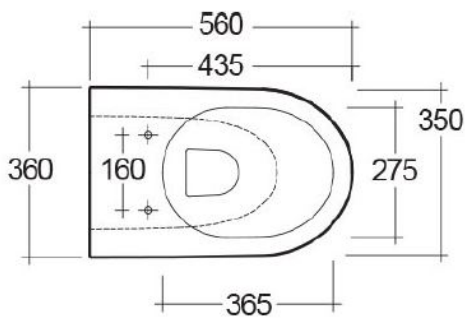

Pan Fixings:

Floor fixing pack supplied

Pan Connections:

TSWC115: Convert to P trap.

Material

Vitreous china to BS 3402

Finish

Alpine White

Size

360 x 560 x 410 mm

Weight

27kg

Dimensions: All dimensions in mm tolerance $\pm 5\%$ for below 200mm and $\pm 3\%$ for above 200mm.