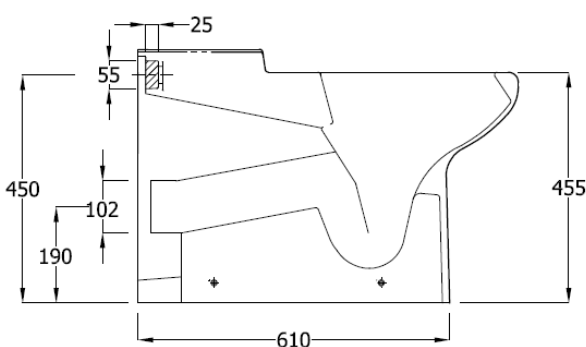

## Chartham Rimless 750 Back to Wall WC

**Code**  
CHWC106

**Description**

Chartham rimless back to wall raised height Doc M 750mm projection WC pan with horizontal outlet

**Features**

- Ultra-sleek easy clean design
- Raised height (480mm to seat top) height & extended 750mm projection.
- Rimless flushing
- Doc M compliant.

**CIST108:** Miniflo concealed single flush cistern with sensor flush – battery powered

**CIST109:** Miniflo concealed dual flush cistern with sensor flush – battery powered

**For Standard use:**

**CIST101:** Mirage concealed dual flush lever cistern

**CIST103:** Miniflo concealed single flush cistern with square button.

**CIST104:** Miniflo concealed dual flush cistern with square button.

**CIST106:** Miniflo concealed single flush cistern with metal vandal resistant button.

**Material**

Vitreous china to BS 3402

**Finish**

Alpine White

**Size**

365W x 750L x 455H mm

**Weight**

34kg