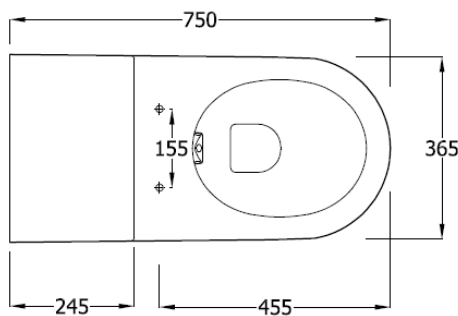

Seat Options:

CHWC112: Chartham seat only – White

CHWC113: Chartham seat only – Blue

CHWC114: Chartham seat only – Dark Grey

Pan Fixings:

Floor fixing pack supplied

Pan Connections:

TSWC115: Convert to P trap.

Material

Vitreous china to BS 3402

Finish

Alpine White

Size

365W x 750L x 455H mm

Weight

34kg