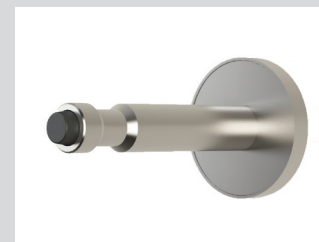

Single coat hook 90mm
Stainless steel
Contemporary stainless steel single coat hook with concealed fixings and precision made groove retained buffer.
Load tested to 30kg.
Ø50 x D90mm
Code: MFC/HPL/CC CH90T
SGL CH90SG