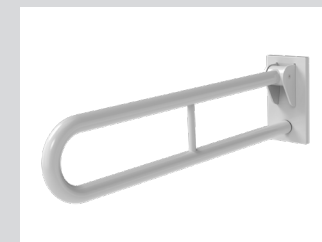

800mm hinged grab rail

Powder coated stainless steel
Doc M and HBN compliant 800mm hinged grab rail with concealed fixings.
W800 x Ø35mm
Code: White GRAB203
Blue GRAB206
Light Grey GRAB209
Dark Grey GRAB212