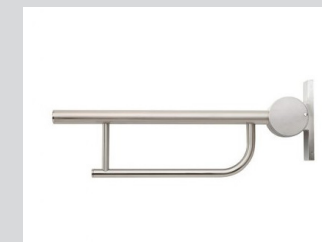

### Back support rail

Satin stainless steel  
Aluminium back rest 400mm long with brushed satin stainless steel finish, concealed fixings and white vinyl pad.  
W400 x D310 x Ø35mm  
**Code: Rail only S6466MY**  
**Pad only S688467**

### 800mm hinged grab rail

Powder coated stainless steel  
Doc M and HBN compliant 800mm hinged grab rail with concealed fixings.  
W800 x Ø35mm  
**Code: White GRAB203**  
**Blue GRAB206**  
**Light Grey GRAB209**  
**Dark Grey GRAB212**